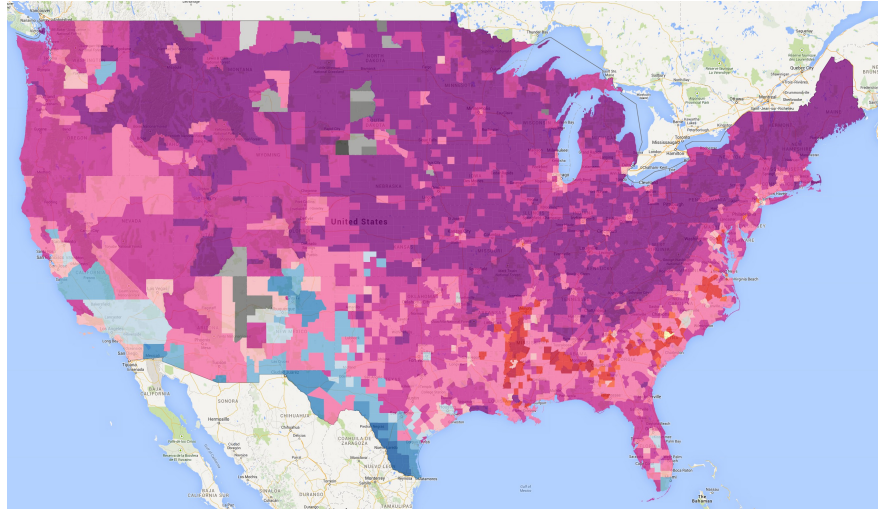

# JusticeMap

[www.justicemap.org](http://www.justicemap.org)

Visualize race and income for your community, county and country. Includes tools for researchers, data journalists, bloggers, and community activists.