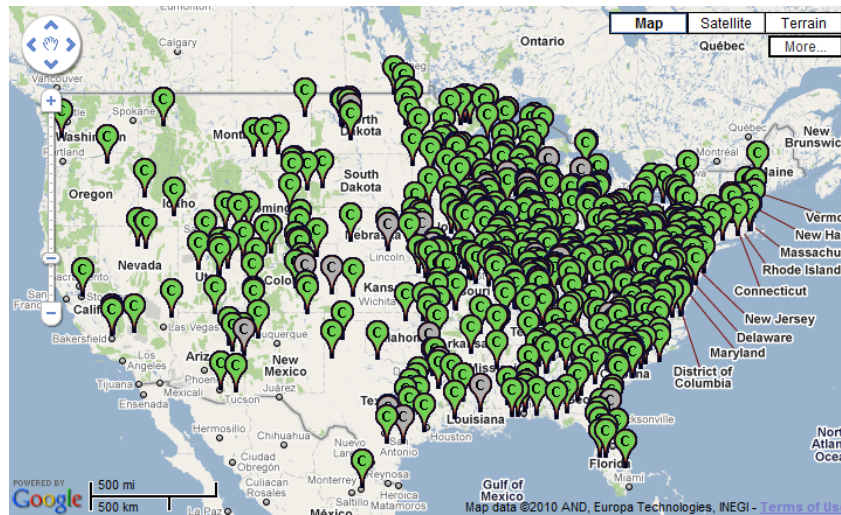

# Energy Justice Communities Map

(Operating Coal Power Plants)

[www.energyjustice.net/map](http://www.energyjustice.net/map)

**The Energy Justice Network is** mapping all of the existing, proposed, closed and defeated dirty energy and waste facilities in the United States. We are building a network of community groups to fight the facilities and the corporations behind them.

# JusticeMap

[www.justicemap.org](http://www.justicemap.org)

Visualize race and income for your community, county and country. Includes tools for researchers, data journalists, bloggers, and community activists.

## Features

- Census data at the highest resolution - blocks for race and census tracts for income
- Unlimited zoom in
- Open map tile layers - easily add race or income to your own web map
- Export to image
- Choose your geographical unit: county, census tract, block group, or block
- GIS analysis - demographics for a distance from a point, or compare several distances from a point for EJ analysis
- API - get the demographics for a point or a distance from a point

## Spatial Environmental Justice Test (beta)

[www.justicemap-api.org/jtest.php](http://www.justicemap-api.org/jtest.php)

You can test if race and income changes as you move closer or further to a set of points. For instance, you might want to test who lives near an environmental hazard.