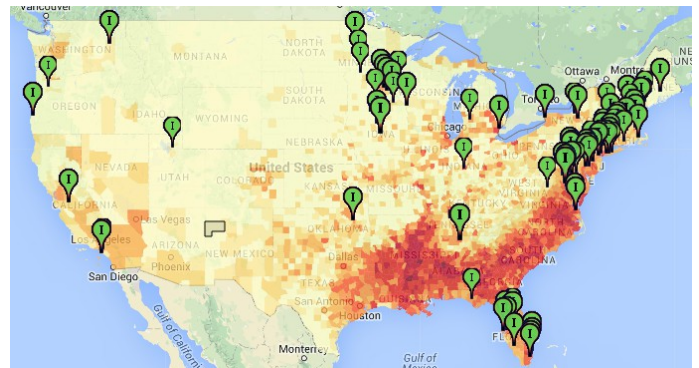

Trash Incinerators and African Americans

Aaron Kreider
aaron@energyjustice.net
Energy Justice Network

Name	City	State	Map
ADM - Bioplastics Clinton	Clinton	IA	MAP
Ames Electric Services Power Plant	Ames	IA	MAP
Davenport Water Pollution Control Plant	Davenport	IA	MAP
Des Moines Wastewater Reclamation Fac	Des Moines	IA	MAP
Little Sioux Corn Processors	Marcus	IA	MAP
Streeter Station	Cedar Falls	IA	MAP
University of Iowa Main Power Plant	Iowa City	IA	MAP

Showing 1 to 7 of 7 entries

Number of results: 7

Facility Search - Operating Biomass in Iowa